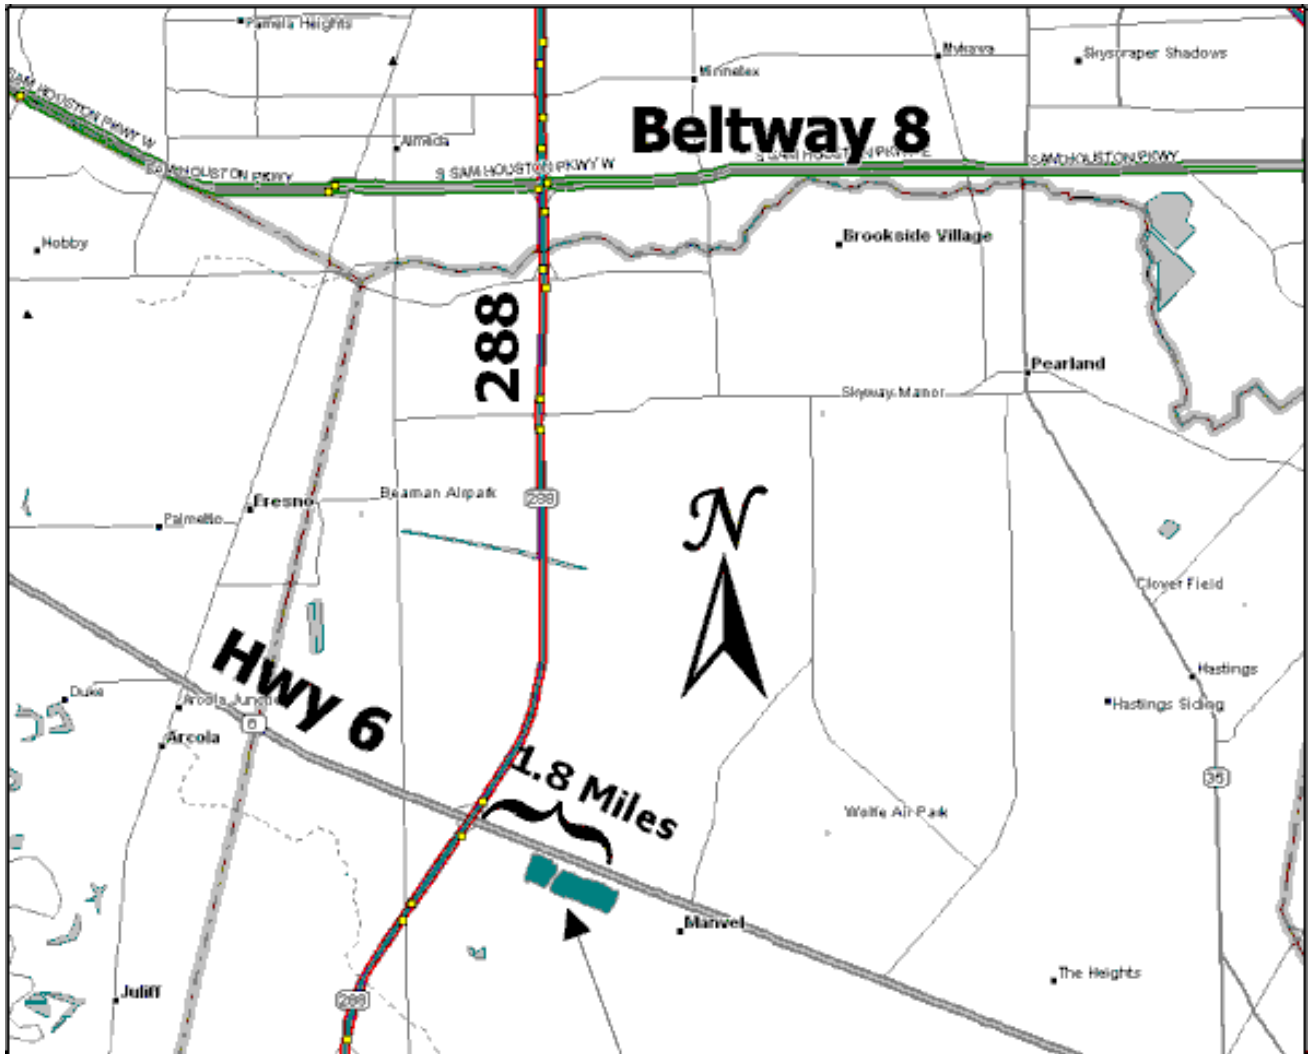

AT

TWIN

LAKES

Twin Lakes is located on Hwy 6, just 1.8 miles East of 288 at 19230 Morris Ave., Manvel, TX 77578

**Scuba Park
At
Twin Lakes**